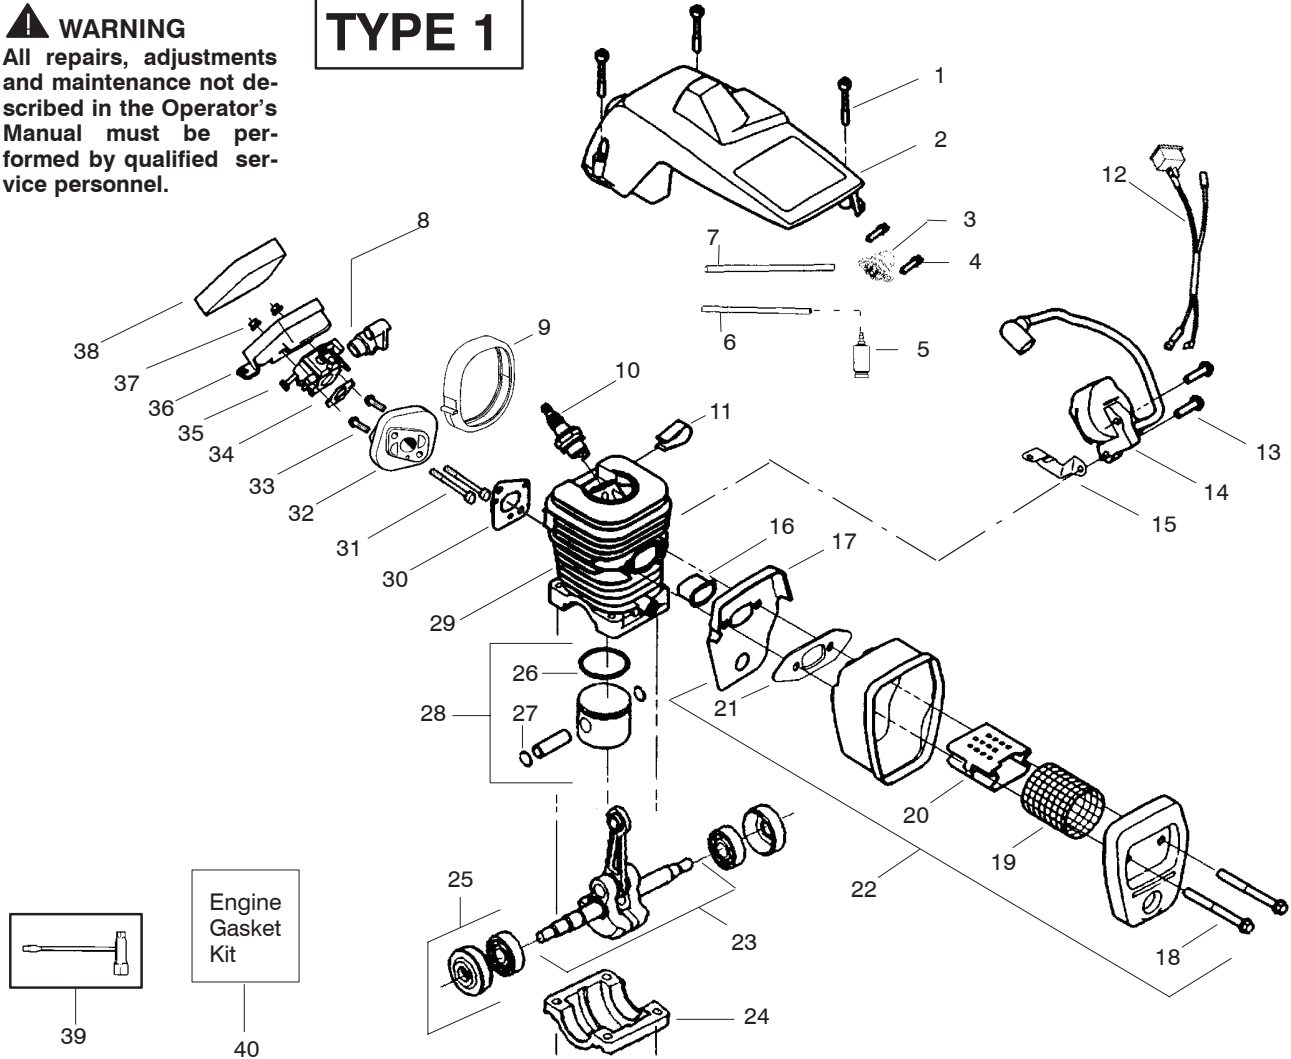

PARTS LIST NO. 530087882		PARTS LIST	CHAIN SAW MODEL(S) MAC CAT 335, 435, 440	
DATE 6/21/04	Replaces 87882 - 4/19/04		Note: Illustration may differ from actual model due to design changes	PAGE NO. 6

WARNING
All repairs, adjustments and maintenance not described in the Operator's Manual must be performed by qualified service personnel.

TYPE 1

Ref.	Part No.	Description	Ref.	Part No.	Description	Ref.	Part No.	Description
1.	530016153	Screw	19.	530036103	Screen-Spark	36.	530047604	Housing-Air Filter
2.	530055460	Shield-Cylinder	20.	530037813	Diffuser-Muffler	37.	530016101	Nut
3.	530047213	Assy-Air Purge	21.	530069608	Gasket-Muffler (kit)	38.	530037793	Air Filter - Foam
4.	530015780	Screw	22.	530047207	Assy-Muffler	39.	530031135	Wrench-Bar
5.	530095646	Assy-Fuel Pick-up	23.	530047062	(Incl. 17-21)	40.	530069608	Kit-Engine Gasket (incl. 34,30,21)
6.	530069247	Kit-Line Purge/Carb. (Small Dia)	24.	530037935	Cap-Crankcase			
7.	530069216	Kit-Line Purge/Tank (large line)	25.	530056363	Assy-Seal & Bearing			
8.	530049244	Grommet-Carb Adjust.	26.	530029805	Ring-Piston			
9.	530054144	Seal-Carb Adapter	27.	530015697	Retainer - Piston Pin			
10.	952030150	Spark Plug (RCJ-7Y)	28.	530069604	Kit-Piston - (incl. 26-27)			
11.	530016136	Clip-High Tension Lead	29.	530069606	Kit-Cylinder			
12.	530049117	Assy-Wire Harness (includes switch)	30.	530069608	Gasket-Carb. Adapter (kit)			
13.	530015814	Screw	31.	530016187	Screw			
14.	530039167	Module-Ignition	32.	530049700	Carb. Adapter			
15.	530047442	Strap-Ground	33.	530016386	Screw			
16.	530037652	Insulator-Heat	34.	530069608	Carb. Gasket (kit)			
17.	530049870	Back Plate-Muffler	35.	---	Kit-Carburetor (WT-391)			
18.	530016132	Screw		530069722				
								Not Shown
								530088226 Manual- (Scan)
								530088160 Manual - (Euro I)
								530088161 Manual - (Euro II)
								530054781 Decal-Warning
								530038478 Cap-limiter low(tan)
								530038479 Cap-limiter high(brn)

✓ = NEW PART NUMBER FOR THIS IPL

★ = REFER TO THE SERVICE REFERENCE INDICATED FOR MORE INFORMATION. (LOCATED AT END OF IPL)