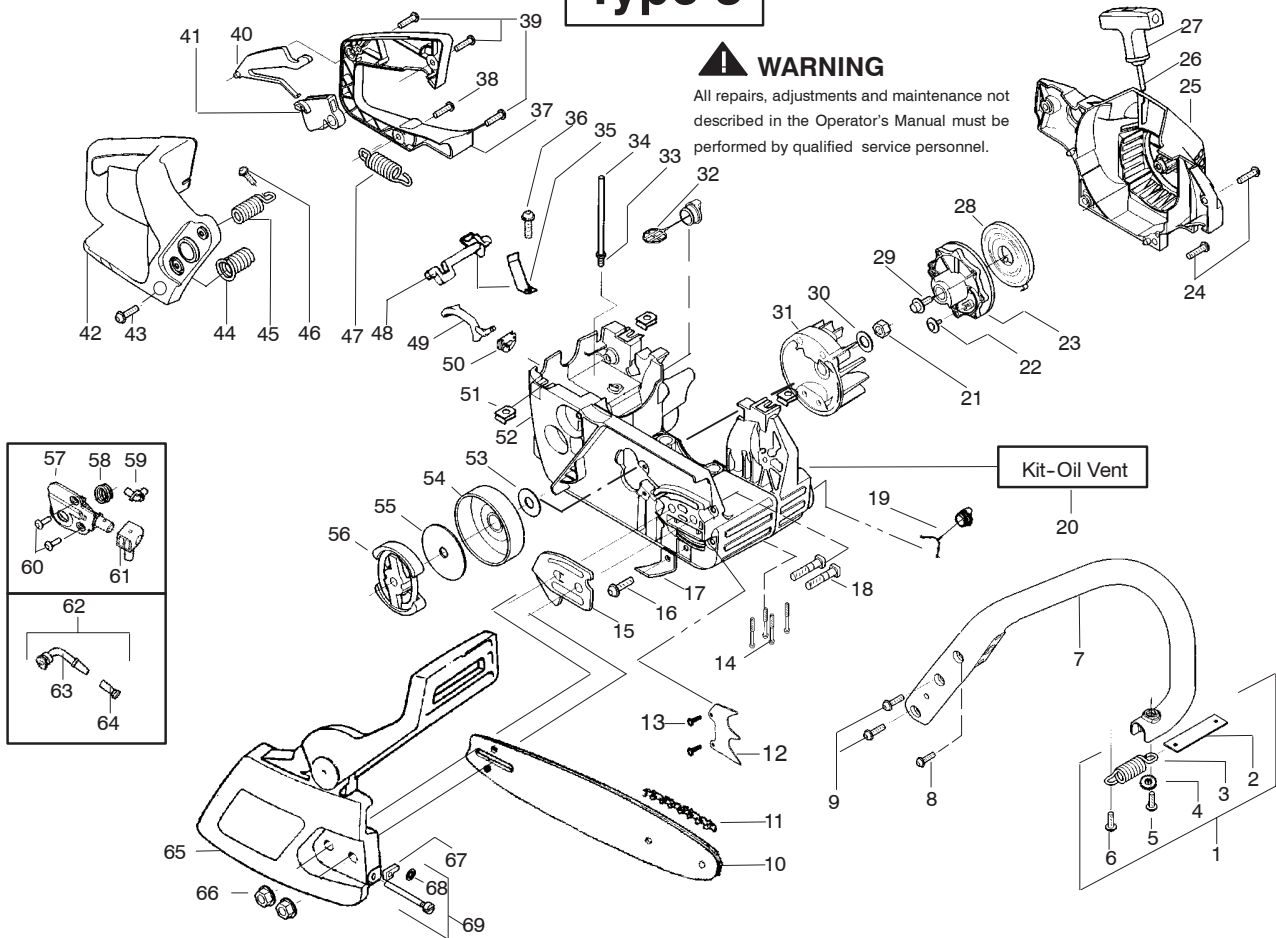

PARTS LIST NO. 530087882		McCULLOCH. PARTS LIST	CHAIN SAW MODEL(S) MAC CAT 335, 435, 440	
DATE 6/21/04	Replaces 87882 - 4/19/04		Note: Illustration may differ from actual model due to design changes	PAGE NO. 5

Type 5

⚠ WARNING

All repairs, adjustments and maintenance not described in the Operator's Manual must be performed by qualified service personnel.

Ref.	Part No.	Description	Ref.	Part No.	Description	Ref.	Part No.	Description
1.	530047963	Assy.-Isolator	29.	530015920	Screw	54.	530047061	Assy.-Clutch Drum w/bearing
2.	530047608	Limiter Strap	30.	530015127	Washer-Flywheel	55.	530015611	Washer-Clutch
3.	530042082	Spring-Isolator	31.	530039187	Assy-Flywheel	56.	530014949	Assy. Clutch
4.	530015158	Washer	32.	530047192	Assy-Fuel Cap	57.	530071259	Kit - Oil Pump (incl. 58,59,61)
5.	530016018	Screw	33.	530023877	Fitting-fuel line	58.	530037820	Gear-Worm Spring
6.	530015843	Screw	34.	530069216	Kit-Fuel line (large)	59.	530049477	Elbow-Oil Pickup
7.	530047583	Front Handle	35.	530016149	Spring-Switch	60.	530016064	Screw
8.	530015940	Screw	36.	530015775	Screw	61.	530019206	Seal Block
9.	530015814	Screw	37.	530047581	Cover-Rear Handle	62.	530047663	Assy-Oil Pick-up (Incl. 63,64)
10.	530044896	Bar - 14"	38.	530015886	Screw	63.	530038373	Pick-up Oiler
	530044915	Bar - 16"	39.	530015906	Screw	64.	530056533	Filter-Oil
11.	538029933	Chain - 14"	40.	530036098	Throttle Lockout	65.	530054739	Assy.-Chain Brake
	538248288	Chain - 16"	41.	530036097	Trigger-Throttle	66.	530015917	Nut-Bar Mounting
12.	530014381	Kit-Spike (Incl. 13)	42.	530047582	Handle - Rear	67.	530015826	Pin-Bar Adjust
13.	530016439	Screw	43.	530015814	Screw	68.	530038593	Retainer
14.	530016132	Screw	44.	530053274	Assy Isolator-lower	69.	530069611	Kit-Bar Adjusting (incl. # 67,68)
15.	530038238	Plate-Bar Mount.	45.	530071385	Kit-Isolator (Upper)			
16.	530015814	Screw	46.	530015875	Screw			
17.	530029850	Chain Catcher	47.	530042082	Spring-Isolator			
18.	530016133	Bolt-Bar	48.	530057473	Lever-Switch			
19.	530010846	Assy-Oil Cap	49.	530057474	Lever-Choke			
20.	530071666	Kit-Oil Vent	50.	530049005	Grommet-Knob			
21.	530016134	Nut-Flywheel	51.	530015922	Nut-"U"-Type			
22.	530016080	Screw	52.	530058733	Kit-Chassis Assy. fuel lines and caps)			
23.	530037817	Starter Pulley	53.	530015907	Washer-Thrust			
24.	530015892	Screw						
25.	530049335	Housing-Fan						
26.	530069232	Kit - Rope						
27.	530056402	Handle-Starter						
28.	530027531	Spring-Recoil						

✓ = NEW PART NUMBER FOR THIS IPL

★ = REFER TO THE SERVICE REFERENCE INDICATED FOR MORE INFORMATION. (LOCATED AT END OF IPL)