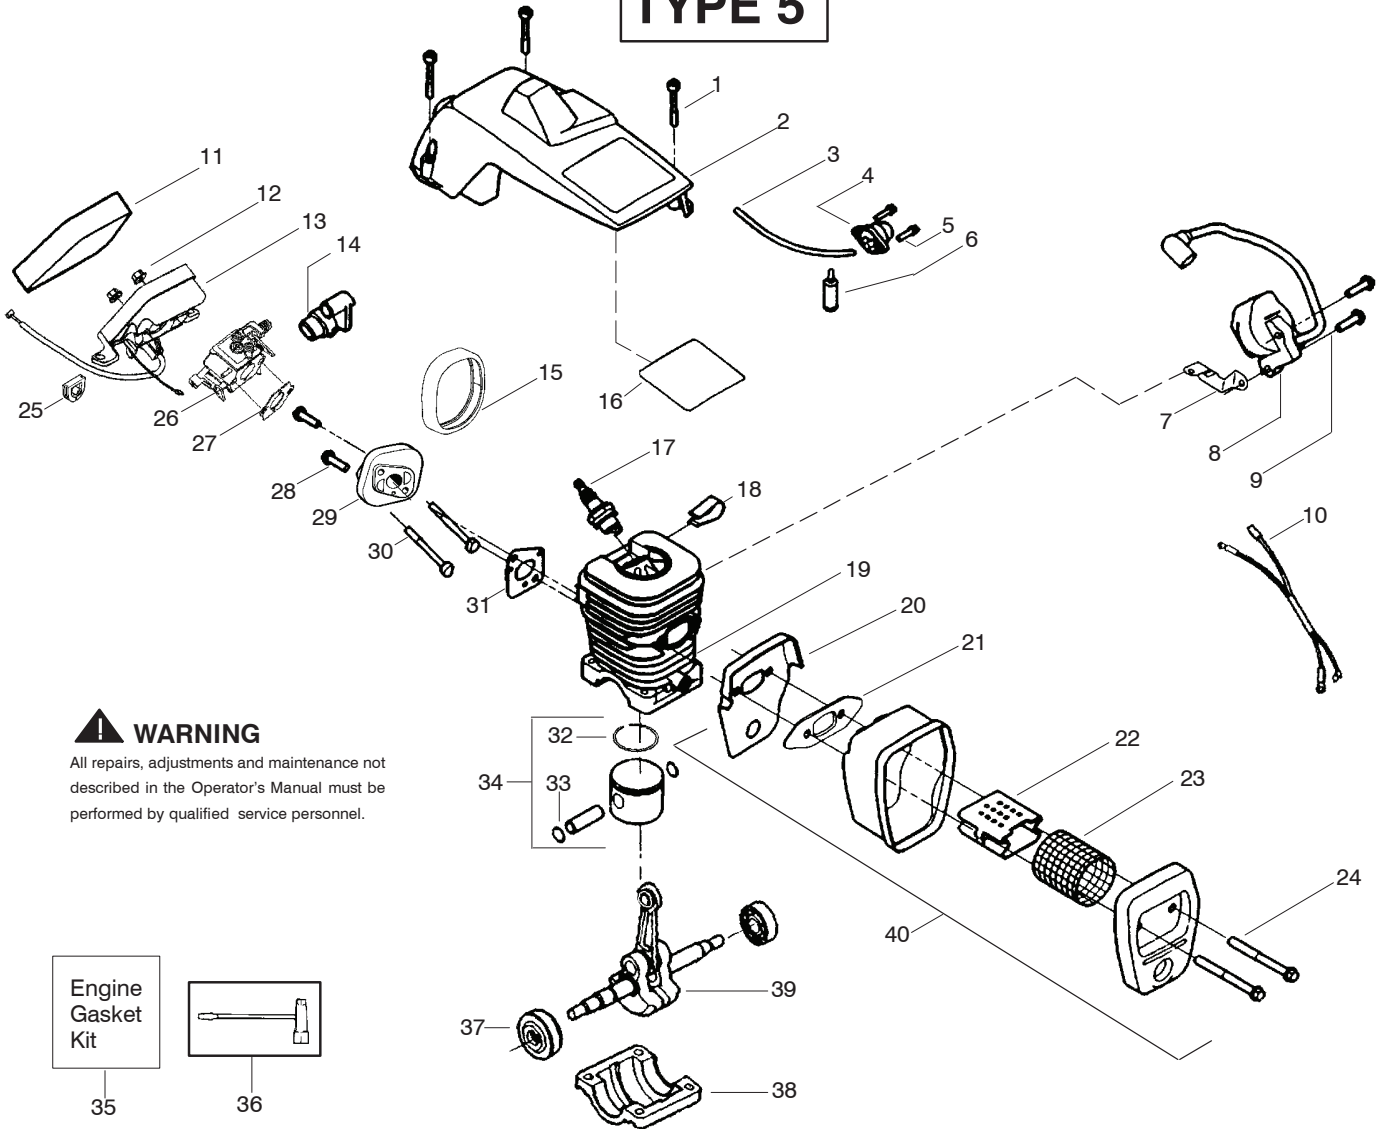

PARTS LIST NO. 530087882		McCULLOCH PARTS LIST	CHAIN SAW MODEL(S) MAC CAT 335, 435, 440	
DATE 6/21/04	Replaces 87882 - 4/19/04		Note: Illustration may differ from actual model due to design changes	PAGE NO. 10

TYPE 5

⚠ WARNING

All repairs, adjustments and maintenance not described in the Operator's Manual must be performed by qualified service personnel.

Ref.	Part No.	Description	Ref.	Part No.	Description	Ref.	Part No.	Description
1.	530016153	Screw	19.	530012550	Cylinder	35.	530069608	Kit - Engine Gasket (Incl. 21, 27 & 31)
2.	530055638	Assy - Cylinder Shield (includes # 16)	20.	530049870	Backplate - Muffler	36.	530031135	Bar Wrench
3.	530069247	Kit - Fuel Line (Small)	21.	530069608	Gasket - Muffler (kit)	37.	530056363	Assy - Seal & Bearing
4.	530071835	Kit - Air Purge (Incl. #5)	22.	530037817	Diffuser - Muffler	38.	530037935	Cap - Crankcase
5.	530015780	Screw	23.	530036103	Screen - Spark	39.	530047062	Assy - Crankshaft
6.	530095646	Assy - Fuel Pick-up	24.	530016132	Bolt - Muffler	40.	530047207	Assy - Muffler (Incl. 20 - 24)
7.	530047442	Strap - Ground	25.	530047631	Grommet - Throttle Cable			
8.	530039198	Ignition Module	26.	---	Kit - Carburetor			
9.	530015814	Screw		530071820	Zama (W-20)			
10.	530057475	Assy - Wire Harness		530071821	Walbro (WT-662)			
11.	530037793	Foam - Air Filter	27.	530069608	Gasket - Carb. (kit)			
12.	530016101	Nut	28.	530016386	Screw			
13.	530057702	Assy - Air Box	29.	530049700	Carb. Adapter			
14.	530035526	Grommet - Carb Adjust	30.	530016187	Screw			
15.	530054144	Seal - Carb Adapter	31.	530069608	Gasket - Adaptor (kit)	✓	530165154	(Euro IV)
16.	530055698	Reflector - Heat	32.	530038729	Ring - Piston	✓	530165155	(Euro V)
17.	952030150	Spark Plug (RCJ-7Y)	33.	530015697	Retainer - Piston Pin	✓	530164902	(Eng/Russian)
18.	530016136	Clip - High Tension Lead	34.	530071408	Kit - Piston (Incl. 32 & 33)	✓	530165156	(Turkish)
						✓	530164912	(Russian)

✓ = NEW PART NUMBER FOR THIS IPL

* = REFER TO THE SERVICE REFERENCE INDICATED FOR MORE INFORMATION. (LOCATED AT END OF IPL)