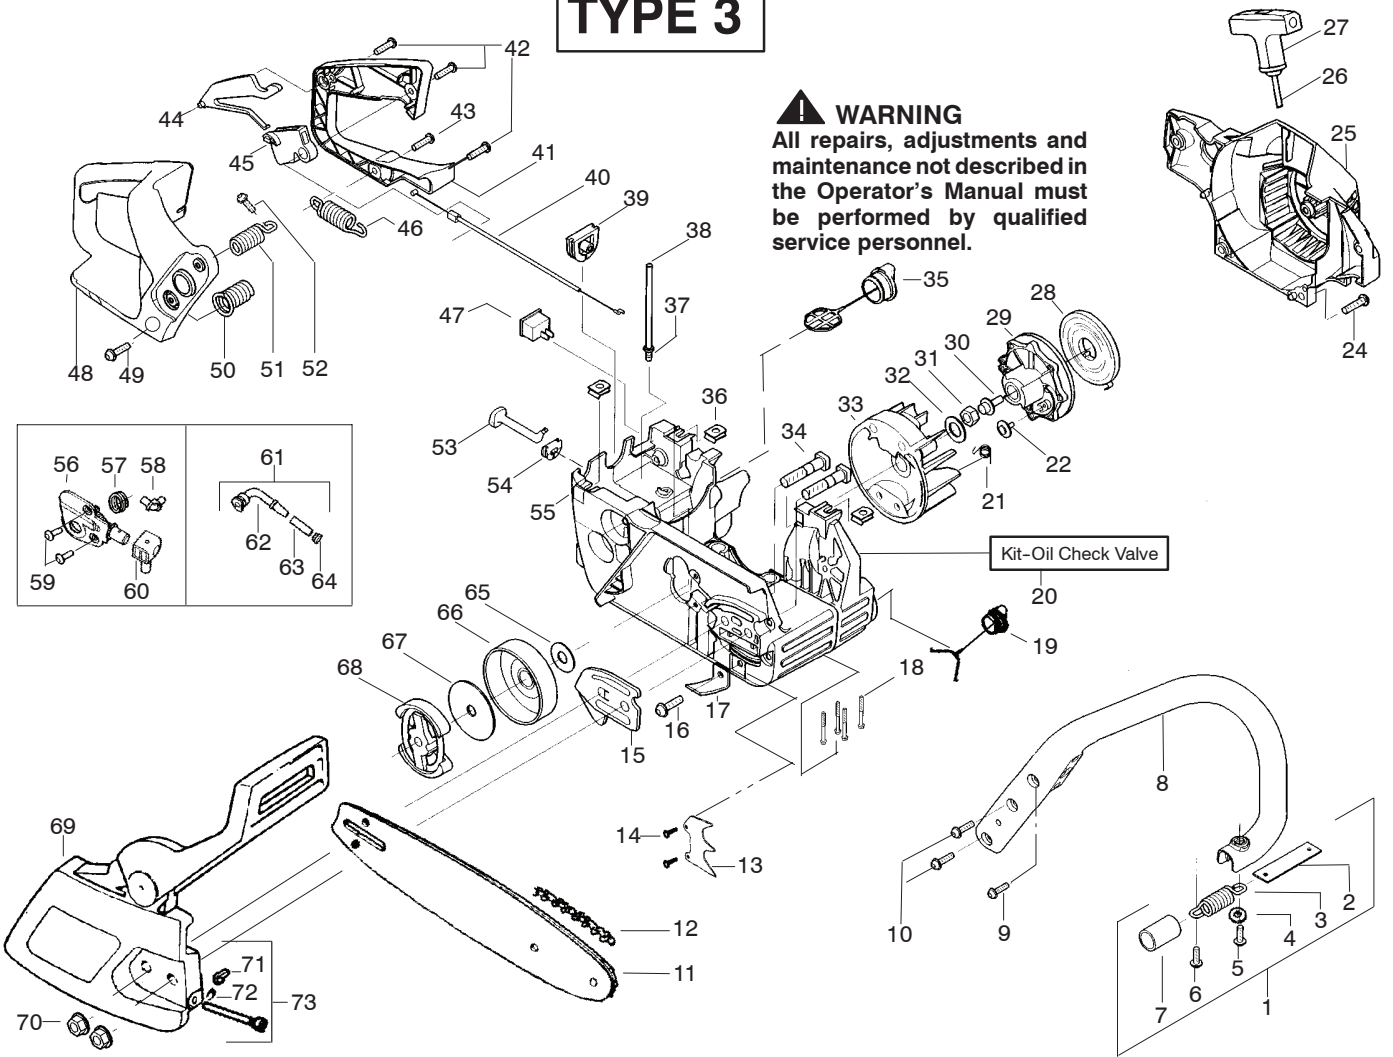

PARTS LIST NO. 530087882		McCULLOCH PARTS LIST	CHAIN SAW MODEL(S) MAC CAT 335, 435, 440	
DATE 6/21/04	Replaces 87882 - 4/19/04		Note: Illustration may differ from actual model due to design changes	PAGE NO. 3

TYPE 3

WARNING
All repairs, adjustments and maintenance not described in the Operator's Manual must be performed by qualified service personnel.

Ref.	Part No.	Description	Ref.	Part No.	Description	Ref.	Part No.	Description
1.	530047963	Assy. - Isolator	27.	530056402	Handle - Starter	53.	530047605	Knob - Choke
2.	530047608	Strap - Limiter	28.	530027531	Spring - Recoil	54.	530049005	Grommet - Knob
3.	530042082	Spring - Isolator	29.	530037817	Pulley - Starter	55.	530056597	Assy - Chassis
4.	530015123	Washer	30.	530015920	Screw	56.	530071259	Kit - Oil Pump (Incls. 57, 58, 60)
5.	530016018	Screw	31.	530016134	Nut - Flywheel	57.	530037820	Gear - Worm Spring
6.	530015843	Screw	32.	530015127	Washer - Flywheel	58.	530049477	Elbow - Oil Pickup
7.	530036142	Sleeve - AV Spring	33.	530039209	Assy - Flywheel	59.	530016064	Screw
8.	530047583	Handle - Front	34.	530016133	Bolt - Bar	60.	530019206	Seal Block
9.	530015940	Screw	35.	530047192	Assy - Fuel Cap	61.	530047663	Assy - Oil Pickup (Incl. 62 - 64)
10.	530015814	Screw	36.	530015922	Nut - "U" - Type	62.	530038373	Pick - up Oiler
11.	530044896	Bar - 14"	37.	530023877	Fitting - fuel line	63.	530037821	Filter - Oil
12.	538029933	Chain 14"	38.	530069216	Kit - Fuel line (large)	64.	530030189	Plug - Oil Filter
13.	530014381	Kit - Assy Spike (incl. 14)	39.	530047631	Grommet - Cable	65.	530015907	Washer - Thrust
14.	530015805	Screw	40.	530047602	Cable - Throttle	66.	530047061	Assy. - Clutch Drum w/bearing
15.	530038238	Plate - Bar Mounting	41.	530047581	Cover - Rear Handle	67.	530015611	Washer - Clutch
16.	530015814	Screw	42.	530015906	Screw	68.	530014949	Assy. Clutch
17.	530029850	Chain Catcher	43.	530015886	Screw	69.	530054736	Assy - Chain Brake
18.	530016132	Screw	44.	530036098	Lockout - Throttle	70.	530015917	Nut - Bar Mounting
19.	530010846	Assy - Oil Cap	45.	530036097	Trigger - Throttle	71.	530015826	Pin - Retainer
20.	530071666	Kit - Oil Check Valve	46.	530042082	Spring	72.	530038593	Retainer
21.	530023817	Spring - Starter Dog	47.	530069572	Kit - Switch	73.	530069611	Kit - Bar Adjust (incl. 71 & 72)
22.	530016080	Screw	48.	530047582	Handle - Rear			
23.	---	---	49.	530015814	Screw			
24.	530015892	Screw	50.	530053274	Assy. Isolator - lower			
25.	530054175	Housing - Fan	51.	530071385	Kit - Isolator (Upper)			
26.	530069232	Kit - Rope	52.	530015875	Screw			

✓ = NEW PART NUMBER FOR THIS IPL

* = REFER TO THE SERVICE REFERENCE INDICATED FOR MORE INFORMATION. (LOCATED AT END OF IPL)