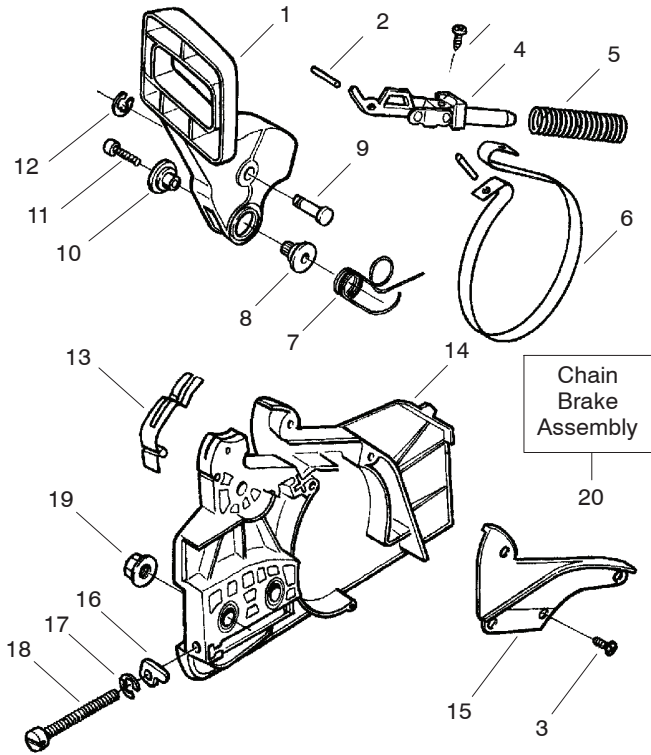

✓ = NEW PART NUMBER FOR THIS IPL

★ = REFER TO THE SERVICE REFERENCE INDICATED FOR MORE INFORMATION. (LOCATED AT END OF IPL)

PARTS LIST NO. 530087882		McCULLOCH. PARTS LIST	CHAIN SAW MODEL(S) MAC CAT 335, 435, 440
DATE 6/21/04	Replaces 87882 - 4/19/04		Note: Illustration may differ from actual model due to design changes

✓ = NEW PART NUMBER FOR THIS IPL

★ = REFER TO THE SERVICE REFERENCE INDICATED FOR MORE INFORMATION. (LOCATED AT END OF IPL)

PARTS LIST NO. 530087882		McCULLOCH PARTS LIST	CHAIN SAW MODEL(S) MAC CAT 335, 435, 440
DATE 6/21/04	Replaces 87882 - 4/19/04		Note: Illustration may differ from actual model due to design changes

✓ = NEW PART NUMBER FOR THIS IPL

* = REFER TO THE SERVICE REFERENCE INDICATED FOR MORE INFORMATION. (LOCATED AT END OF IPL)

Carburetor Assembly – WT-391 – #530069722

Ref.	Part No.	Description
1.	530038479	Limiter Cap-High
2.	530038478	Limiter Cap-Low
3.	530069826	Carburetor Repair Kit (KIT= Indicates Contents) & Includes Limiter Caps
4.	530069844	Gasket/Diaphragm Kit (● = Indicates Contents)

PARTS LIST NO. 530087882		McCULLOCH. PARTS LIST	CHAIN SAW MODEL(S) MAC CAT 335, 435, 440
DATE 6/21/04	Replaces 87882 - 4/19/04		Note: Illustration may differ from actual model due to design changes

Ref.	Part No.	Description
1.	530071347	Actuating Lever
2.	530015913	Spring Pin
3.	530015911	Screw
4.	530054741	Front & Rear Link Ass'y.
5.	530016237	Spring Compression
6.	530052232	Brake Band
7.	530015910	Handguard Spring
8.	530056531	Journal-Right
9.	530029879	Pivot Pin
10.	530029881	Journal-Left
11.	530016384	Screw
12.	530038593	Retainer
13.	530029878	Position Spring
14.	530054747	Cover-Clutch (Type 1-3)
	530054744	Cover-Clutch (Type 4-5)
15.	530038679	Chain Brake Cover
16.	530015826	Bar Adjusting Pin
17.	530038593	Retainer
18.	530016110	Screw-Bar Adjusting
19.	530015917	Nut
20.	530054736	Assy-Chain Brake (Type 1-3)
	530054739	Assy-Chain Brake (Type 4-5)