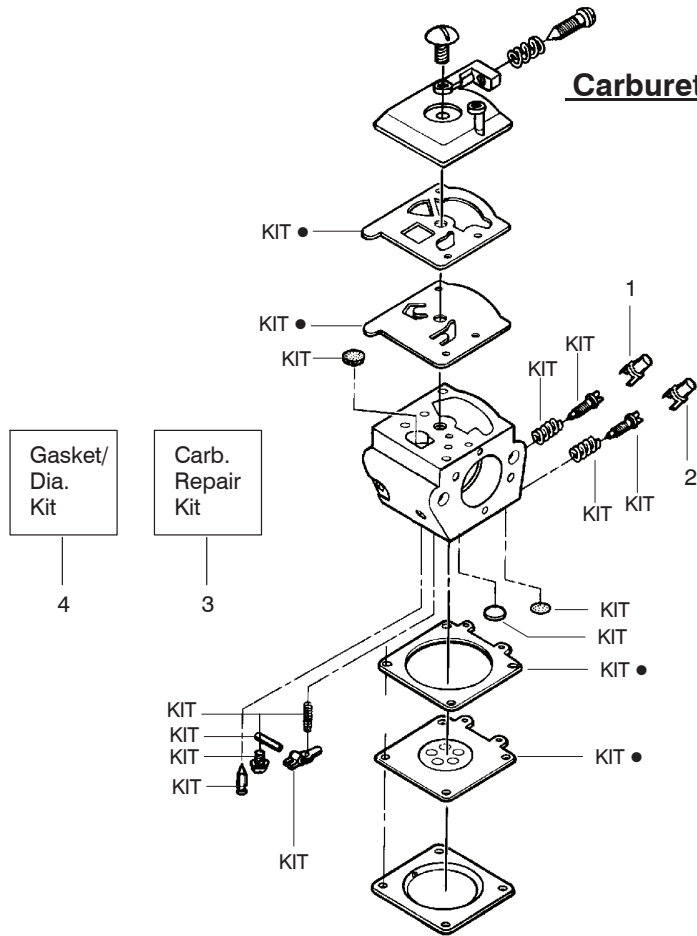

Carburetor Assembly – WT-391 – #530069722

Ref.	Part No.	Description
1.	530038479	Limiter Cap-High
2.	530038478	Limiter Cap-Low
3.	530069826	Carburetor Repair Kit (KIT= Indicates Contents) & Includes Limiter Caps
4.	530069844	Gasket/Diaphragm Kit (● = Indicates Contents)

Kit - Carburetor Assembly No. 530071621 - WT-625
Kit - Carburetor Assembly No. 530071820 - W-20
Kit - Carburetor Assembly No. 530071821 - WT-662

Note: No Repair kits are available for these carburetors