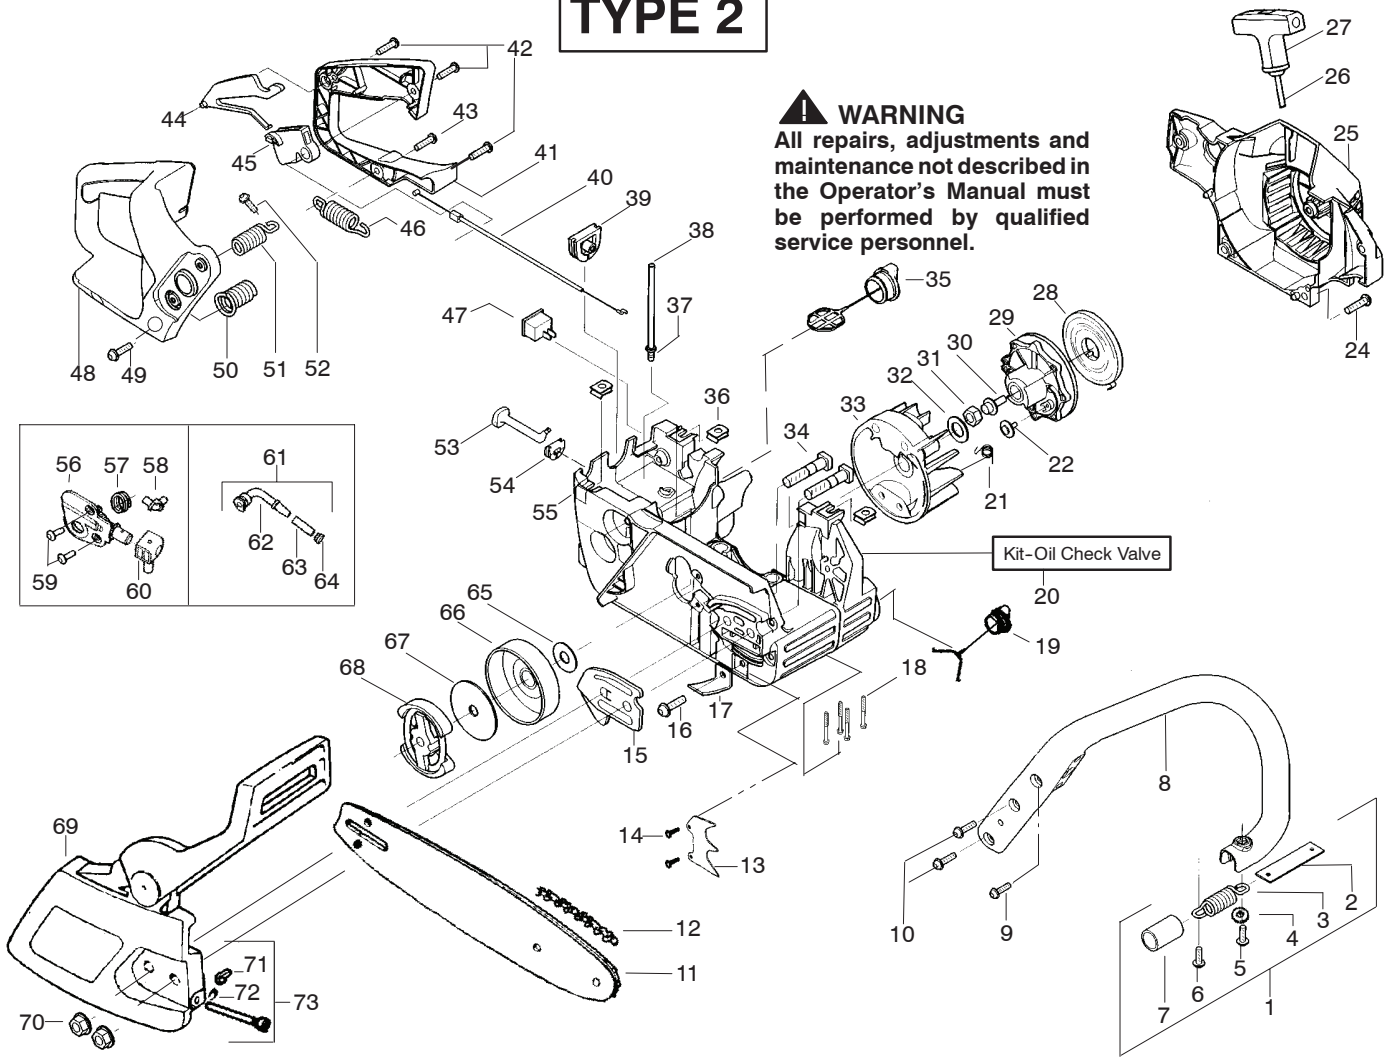

PARTS LIST NO. 530087882		McCULLOCH PARTS LIST	CHAIN SAW MODEL(S) MAC CAT 335, 435, 440	
DATE 6/21/04	Replaces 87882 - 4/19/04		NOTE: Illustration may differ from actual model due to design changes	PAGE NO. 2

TYPE 2

⚠ WARNING
All repairs, adjustments and maintenance not described in the Operator's Manual must be performed by qualified service personnel.

Ref.	Part No.	Description	Ref.	Part No.	Description	Ref.	Part No.	Description
1.	530047963	Assy.- Isolator	27.	530056402	Handle- Starter	53.	530047605	Knob- Choke
2.	530047608	Strap- Limiter	28.	530027531	Spring- Recoil	54.	530049005	Grommet- Knob
3.	530042082	Spring- Isolator	29.	530037817	Pulley- Starter	55.	530056597	Assy- Chassis
4.	530015123	Washer	30.	530015920	Screw	56.	530071259	Kit- Oil Pump
5.	530016018	Screw	31.	530016134	Nut- Flywheel	(Incls. 57,58,60)		
6.	530015843	Screw	32.	530015127	Washer- Flywheel	57.	530037820	Gear- Worm Spring
7.	530036142	Sleeve- AV Spring	33.	530039209	Assy- Flywheel	58.	530049477	Elbow- Oil Pickup
8.	530047583	Handle- Front	34.	530016133	Bolt- Bar	59.	530016064	Screw
9.	530015940	Screw	35.	530047192	Assy- Fuel Cap	60.	530019206	Seal Block
10.	530015814	Screw	36.	530015922	Nut- "U" - Type	61.	530047663	Assy- Oil Pickup
11.	530044896	Bar - 14"	37.	530023877	Fitting- fuel line	(Incl. 62 - 64)		
12.	538029933	Chain 14"	38.	530069216	Kit- Fuel line (large)	62.	530038373	Pick-up Oiler
13.	530014381	Kit- Assy Spike (incl.14)	39.	530047631	Grommet- Cable	63.	530037821	Filter- Oil
14.	530015805	Screw	40.	530047602	Cable- Throttle	64.	530030189	Plug- Oil Filter
15.	530038238	Plate- Bar Mounting	41.	530047581	Cover- Rear Handle	65.	530015907	Washer- Thrust
16.	530015814	Screw	42.	530015906	Screw	66.	530047061	Assy.- Clutch Drum w/bearing
17.	530029850	Chain Catcher	43.	530015886	Screw	67.	530015611	Washer- Clutch
18.	530016132	Screw	44.	530036098	Lockout- Throttle	68.	530014949	Assy. Clutch
19.	530010846	Assy- Oil Cap	45.	530036097	Trigger- Throttle	69.	530054736	Assy- Chain Brake
20.	530071666	Kit- Oil Check Valve	46.	530042082	Spring	70.	530015917	Nut- Bar Mounting
21.	530023817	Spring- Starter Dog	47.	530069572	Kit- Switch	71.	530015826	Pin- Retainer
22.	530016080	Screw	48.	530047582	Handle - Rear	72.	530038593	Retainer
23.	---	---	49.	530015814	Screw	73.	530069611	Kit- Bar Adjust (incl. 71 & 72)
24.	530015892	Screw	50.	530053274	Assy. Isolator - lower			
25.	530054175	Housing- Fan	51.	530071385	Kit- Isolator (Upper)			
26.	530069232	Kit- Rope	52.	530015875	Screw			

✓ = NEW PART NUMBER FOR THIS IPL

* = REFER TO THE SERVICE REFERENCE INDICATED FOR MORE INFORMATION. (LOCATED AT END OF IPL)