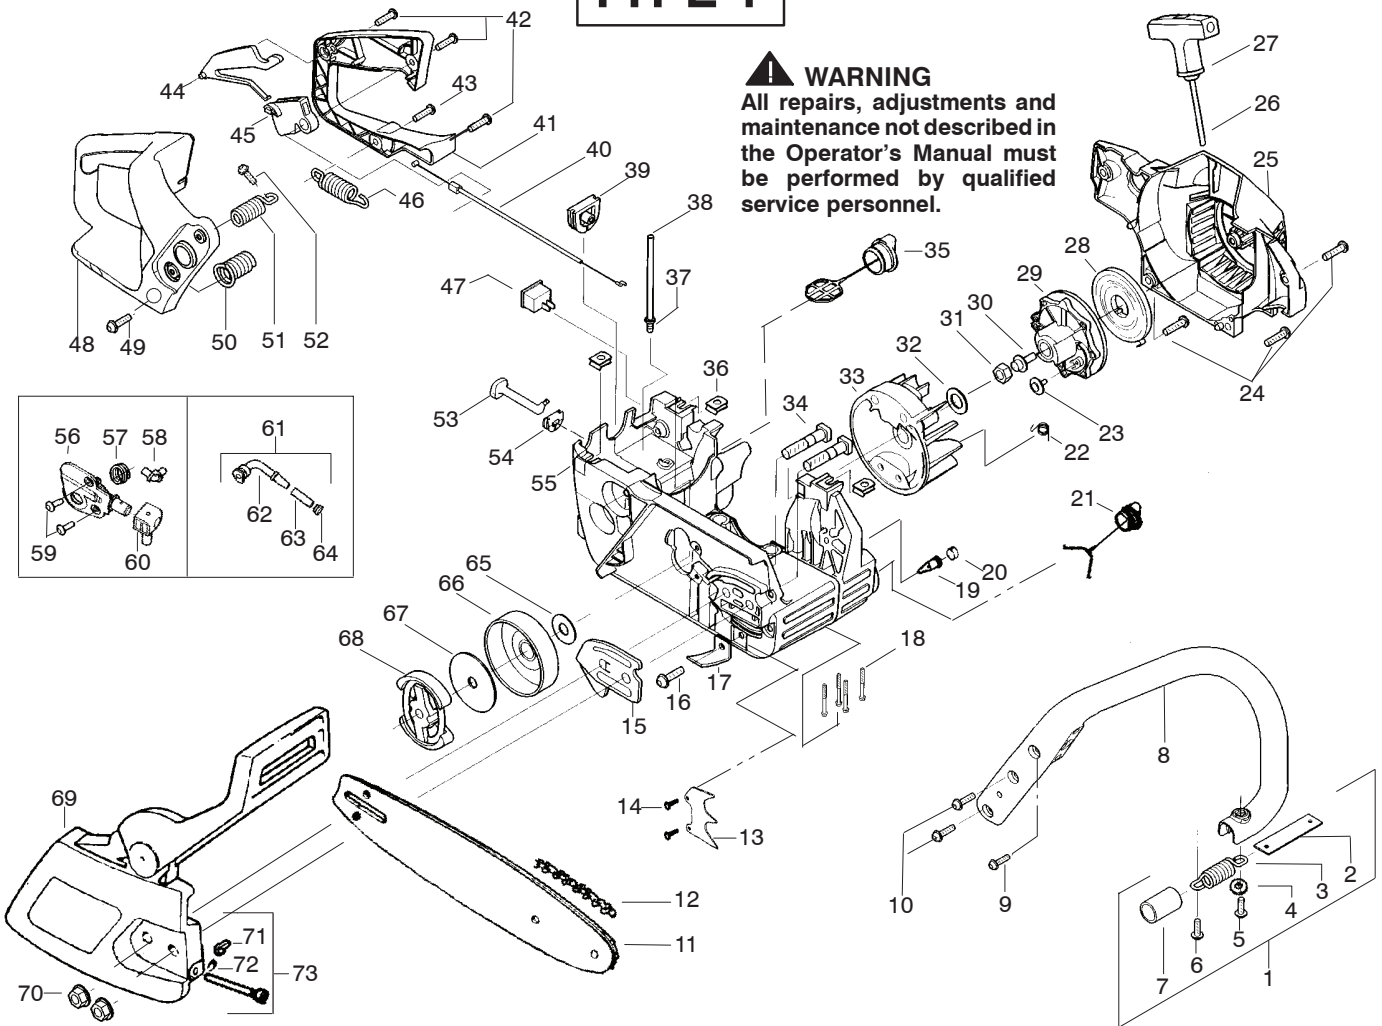

PARTS LIST NO. 530087882		McCULLOCH. PARTS LIST	CHAIN SAW MODEL(S) MAC CAT 335, 435, 440	
DATE 6/21/04	Replaces 87882 - 4/19/04		Note: Illustration may differ from actual model due to design changes	PAGE NO. 1

TYPE 1

⚠ WARNING
All repairs, adjustments and maintenance not described in the Operator's Manual must be performed by qualified service personnel.

Ref.	Part No.	Description	Ref.	Part No.	Description	Ref.	Part No.	Description
1.	530047963	Assy.-Isolator	27.	530056402	Handle- Starter	53.	530047605	Knob- Choke
2.	530047608	Strap- Limiter	28.	530027531	Spring- Recoil	54.	530049005	Grommet- Knob
3.	530042082	Spring- Isolator	29.	530037817	Pulley- Starter	55.	530056597	Assy- Chassis (incl. 19-21,34-36)
4.	530015123	Washer	30.	530015920	Screw	56.	530071259	Kit- Oil Pump (Incls. 57,58,60)
5.	530016018	Screw	31.	530016134	Nut- Flywheel	57.	530037820	Gear- Worm Spring
6.	530015843	Screw	32.	530015127	Washer- Flywheel	58.	530049477	Elbow- Oil Pickup
7.	530036142	Sleeve- AV Spring	33.	530039209	Assy- Flywheel	59.	530016064	Screw
8.	530047583	Handle- Front	34.	530016133	Bolt- Bar	60.	530019206	Seal Block
9.	530015940	Screw	35.	530047192	Assy- Fuel Cap	61.	530047663	Assy- Oil Pickup (Incl. 62-64)
10.	530015814	Screw	36.	530015922	Nut- "U"- Type	62.	530038373	Pick- up Oiler
11.	530044816	Bar - 14"	37.	530023877	Fitting- fuel line	63.	530037821	Filter- Oil
12.	538029933	Chain 14"	38.	530069216	Kit- Fuel line (large)	64.	530030189	Plug- Oil Filter
13.	530014381	Kit- Assy Spike (incl.14)	39.	530047631	Grommet- Cable	65.	530015907	Washer- Thrust
14.	530015805	Screw	40.	530047602	Cable- Throttle	66.	530047061	Assy.- Clutch Drum w/bearing
15.	530038238	Plate- Bar Mounting	41.	530047581	Cover- Rear Handle	67.	530015611	Washer- Clutch
16.	530015814	Screw	42.	530015906	Screw	68.	530014949	Assy. Clutch
17.	530029850	Chain Catcher	43.	530015886	Screw	69.	530054736	Assy- Chain Brake
18.	530016132	Screw	44.	530036098	Lockout- Throttle	70.	530015917	Nut- Bar Mounting
19.	530026119	Check Valve	45.	530036097	Trigger- Throttle	71.	530015826	Pin- Retainer
20.	530038264	Plug- Bronze Vent	46.	530042082	Spring	72.	530038593	Retainer
21.	530010846	Assy- Oil Cap	47.	530069572	Kit- Switch	73.	530069611	Kit- Bar Adjust
22.	530023817	Spring- Starter Dog	48.	530047582	Handle - Rear			
23.	530016080	Screw	49.	530015814	Screw			
24.	530015892	Screw	50.	530053274	Assy. Isolator - lower			
25.	530054175	Housing- Fan	51.	530071385	Kit- Isolator (Upper)			
26.	530069232	Kit- Rope	52.	530015875	Screw			

✂ = NEW PART NUMBER FOR THIS IPL

★ = REFER TO THE SERVICE REFERENCE INDICATED FOR MORE INFORMATION. (LOCATED AT END OF IPL)