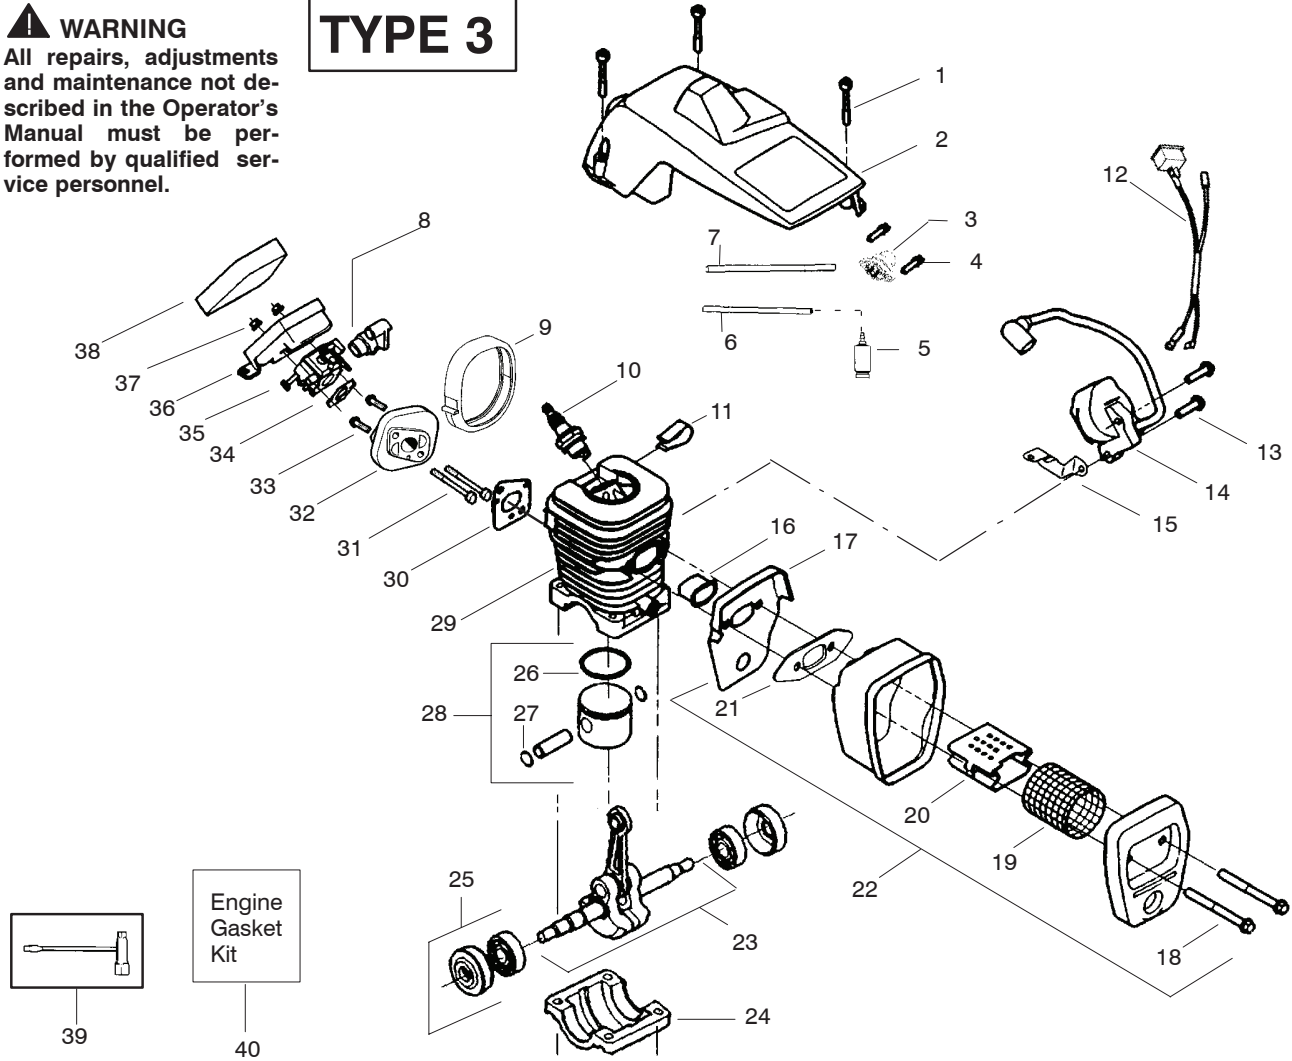

PARTS LIST NO. 530087882		McCULLOCH. PARTS LIST	CHAIN SAW MODEL(S) MAC CAT 335, 435, 440	
DATE 6/21/04	Replaces 87882 - 4/19/04		Note: Illustration may differ from actual model due to design changes	PAGE NO. 8

⚠ WARNING
All repairs, adjustments and maintenance not described in the Operator's Manual must be performed by qualified service personnel.

TYPE 3

Ref.	Part No.	Description	Ref.	Part No.	Description	Ref.	Part No.	Description
1.	530016153	Screw	19.	530036103	Screen-Spark	36.	530047604	Housing-Air Filter
2.	530056966	Shield-Cylinder	20.	530037813	Diffuser-Muffler	37.	530016101	Nut
3.	530047213	Assy-Air Purge	21.	530069608	Gasket-Muffler (kit)	38.	530037793	Air Filter - Foam
4.	530015780	Screw	22.	530047207	Assy-Muffler (Incl. 17-21)	39.	530031135	Wrench-Bar
5.	530095646	Assy-Fuel Pick-up	23.	530047062	Assy-Crankshaft	40.	530069608	Kit-Engine Gasket (incl. 34,30,21)
6.	530069247	Kit-Line Purge/Carb. (Small Dia)	24.	530037935	Cap-Crankcase			
7.	530069216	Kit-Line Purge/Tank (large line)	25.	530056363	Assy-Seal & Bearing			
8.	530035526	Grommet-Carb Adjust.	26.	530038729	Ring-Piston			
9.	530054144	Seal-Carb Adapter	27.	530015697	Retainer - Piston Pin			
10.	952030150	Spark Plug (RCJ-7Y)	28.	530071408	Kit-Piston - (incl. 26-27)			
11.	530016136	Clip-High Tension Lead	29.	530012411	Cylinder			
12.	530049117	Assy-Wire Harness (includes switch)	30.	530069608	Gasket-Carb. Adapter (kit)			Not Shown
13.	530015814	Screw	31.	530016187	Screw	530163664	530163664	Manual- (Scan)
14.	530039198	Module-Ignition	32.	530049700	Carb. Adapter	530163665	530163665	Manual - (Euro I)
15.	530047442	Strap-Ground	33.	530016386	Screw	530163666	530163666	Manual - (Euro II)
16.	530037652	Insulator-Heat	34.	530069608	Carb. Gasket (kit)	530054781	530054781	Decal-Warning
17.	530049870	Back Plate-Muffler	35.	---	Kit-Carburetor (WT-625)			
18.	530016132	Screw		530071621				

✓ = NEW PART NUMBER FOR THIS IPL

★ = REFER TO THE SERVICE REFERENCE INDICATED FOR MORE INFORMATION. (LOCATED AT END OF IPL)