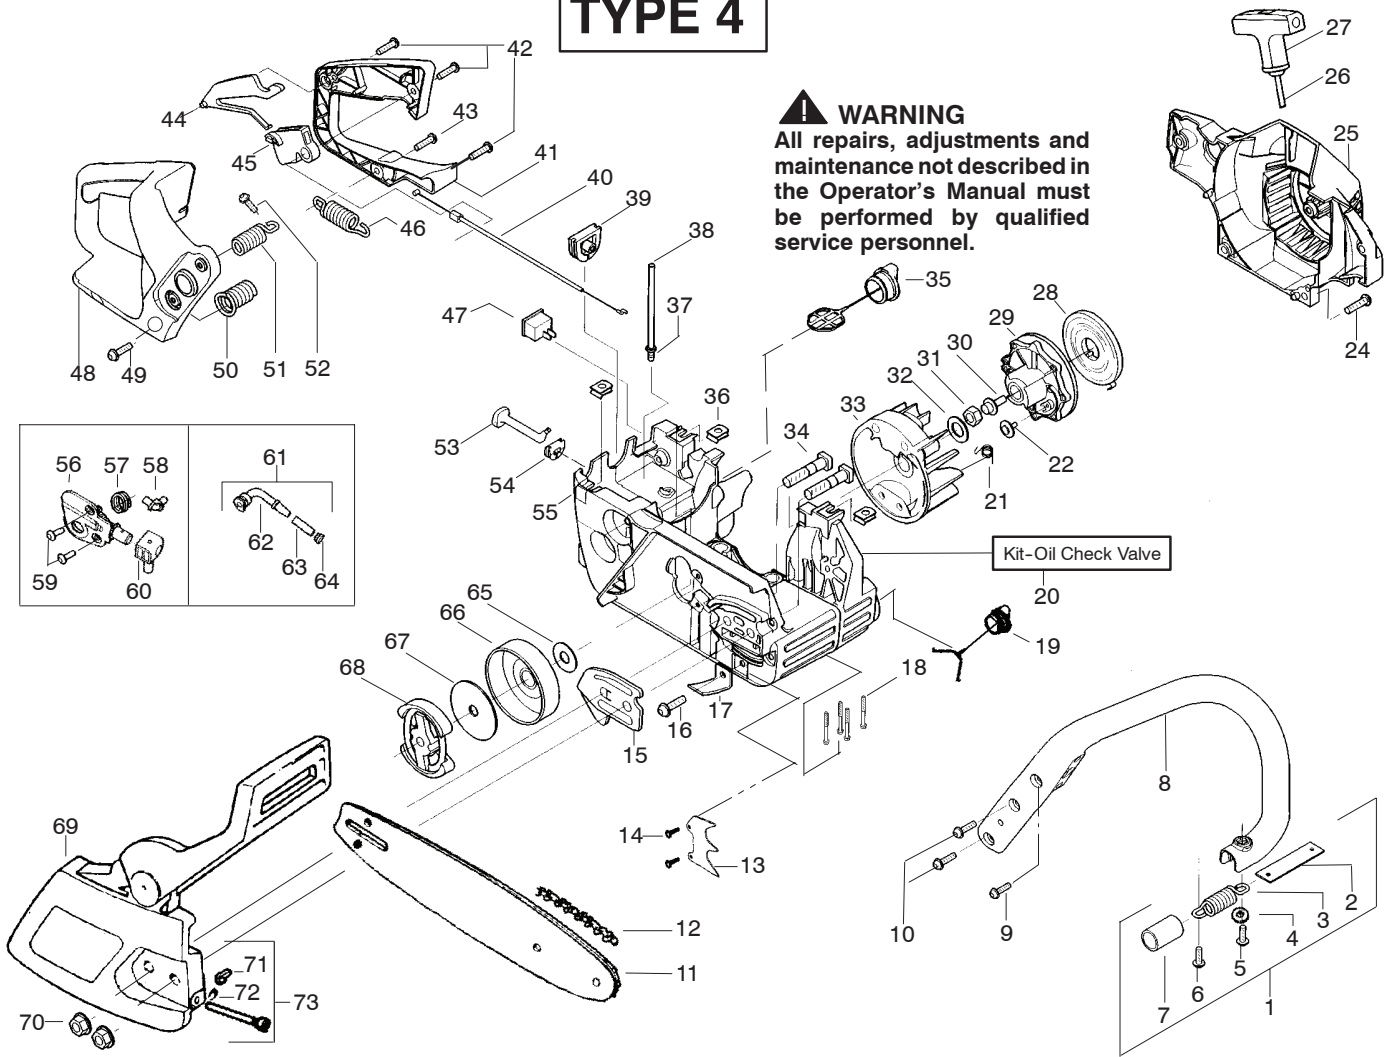

PARTS LIST NO. 530087882		McCULLOCH PARTS LIST	CHAIN SAW MODEL(S) MAC CAT 335, 435, 440	
DATE 6/21/04	Replaces 87882 - 4/19/04		Note: Illustration may differ from actual model due to design changes	PAGE NO. 4

TYPE 4

⚠ WARNING
All repairs, adjustments and maintenance not described in the Operator's Manual must be performed by qualified service personnel.

Ref.	Part No.	Description	Ref.	Part No.	Description	Ref.	Part No.	Description
1.	530047963	Assy.- Isolator	27.	530056402	Handle- Starter	53.	530047605	Knob- Choke
2.	530047608	Strap- Limiter	28.	530027531	Spring- Recoil	54.	530049005	Grommet- Knob
3.	530042082	Spring- Isolator	29.	530037817	Pulley- Starter	55.	530056596	Assy- Chassis
4.	530015123	Washer	30.	530015920	Screw	56.	530071259	Kit- Oil Pump
5.	530016018	Screw	31.	530016134	Nut- Flywheel	(Incls. 57,58,60)		
6.	530015843	Screw	32.	530015127	Washer- Flywheel	57.	530037820	Gear- Worm Spring
7.	530036142	Sleeve- AV Spring	33.	530039209	Assy- Flywheel	58.	530049477	Elbow- Oil Pickup
8.	530047583	Handle- Front	34.	530016133	Bolt- Bar	59.	530016064	Screw
9.	530015940	Screw	35.	530047192	Assy- Fuel Cap	60.	530019206	Seal Block
10.	530015814	Screw	36.	530015922	Nut- "U" - Type	61.	530047663	Assy- Oil Pickup
11.	530044896	Bar - 14"	37.	530023877	Fitting- fuel line	(Incl. 62-64)		
12.	538029933	Chain 14"	38.	530069216	Kit- Fuel line (large)	62.	530038373	Pick- up Oiler
13.	530014381	Kit- Assy Spike (incl.14)	39.	530047631	Grommet- Cable	63.	530037821	Filter- Oil
14.	530015805	Screw	40.	530047602	Cable- Throttle	64.	530030189	Plug- Oil Filter
15.	530038238	Plate- Bar Mounting	41.	530047581	Cover- Rear Handle	65.	530015907	Washer- Thrust
16.	530015814	Screw	42.	530015906	Screw	66.	530047061	Assy.- Clutch Drum w/bearing
17.	530029850	Chain Catcher	43.	530015886	Screw	67.	530015611	Washer- Clutch
18.	530016132	Screw	44.	530036098	Lockout- Throttle	68.	530014949	Assy. Clutch
19.	530010846	Assy- Oil Cap	45.	530036097	Trigger- Throttle	69.	530054739	Assy- Chain Brake
20.	530071666	Kit- Oil Check Valve	46.	530042082	Spring	70.	530015917	Nut- Bar Mounting
21.	530023817	Spring- Starter Dog	47.	530069572	Kit- Switch	71.	530015826	Pin- Retainer
22.	530016080	Screw	48.	530047582	Handle - Rear	72.	530038593	Retainer
23.	---	---	49.	530015814	Screw	73.	530069611	Kit- Bar Adjust
24.	530015892	Screw	50.	530053274	Assy. Isolator - lower	(incl. 71 & 72)		
25.	530049335	Housing- Fan	51.	530071385	Kit- Isolator (Upper)			
26.	530069232	Kit- Rope	52.	530015875	Screw			

↗ = NEW PART NUMBER FOR THIS IPL

* = REFER TO THE SERVICE REFERENCE INDICATED FOR MORE INFORMATION. (LOCATED AT END OF IPL)